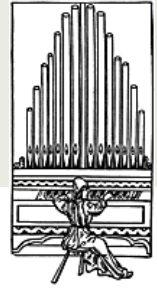

ROBERT I. COULTER - ORGANBUILDERS

THE PRINCIPAL CHORUS

WINTER 2011

Decatur Presbyterian Church - Decatur, Georgia

Beginning in 2004, we were asked by Organist-Choirmaster Matthew McMahan to care for the two Austin organs at Decatur Presbyterian Church. The sanctuary organ being from 1974 and of 58 ranks. An immediate concern was the rapid deterioration of the Austin console.

In the late fall of 2010, a contract for replacement of the Austin console with a new, four manual draw knob console was enacted. This console will feature the Integrated Organ Technologies Virtuoso control system. The white oak exterior will be finished and outfitted to both blend with and enhance the sanctuary. The console will also feature Syndyne draw knob units for an elegant feel, along with bone and ebony tracker touch keys.

Along with the plans for a console, we began working with Mr. McMahan for revisions and additions to the tonal scheme. The instrument, while effective in the performance of some literature, needed enhancement for choral accompaniment and even for congregational singing. To that end, limited digital voice additions were made in the 1990's in an attempt to round out the ensemble.